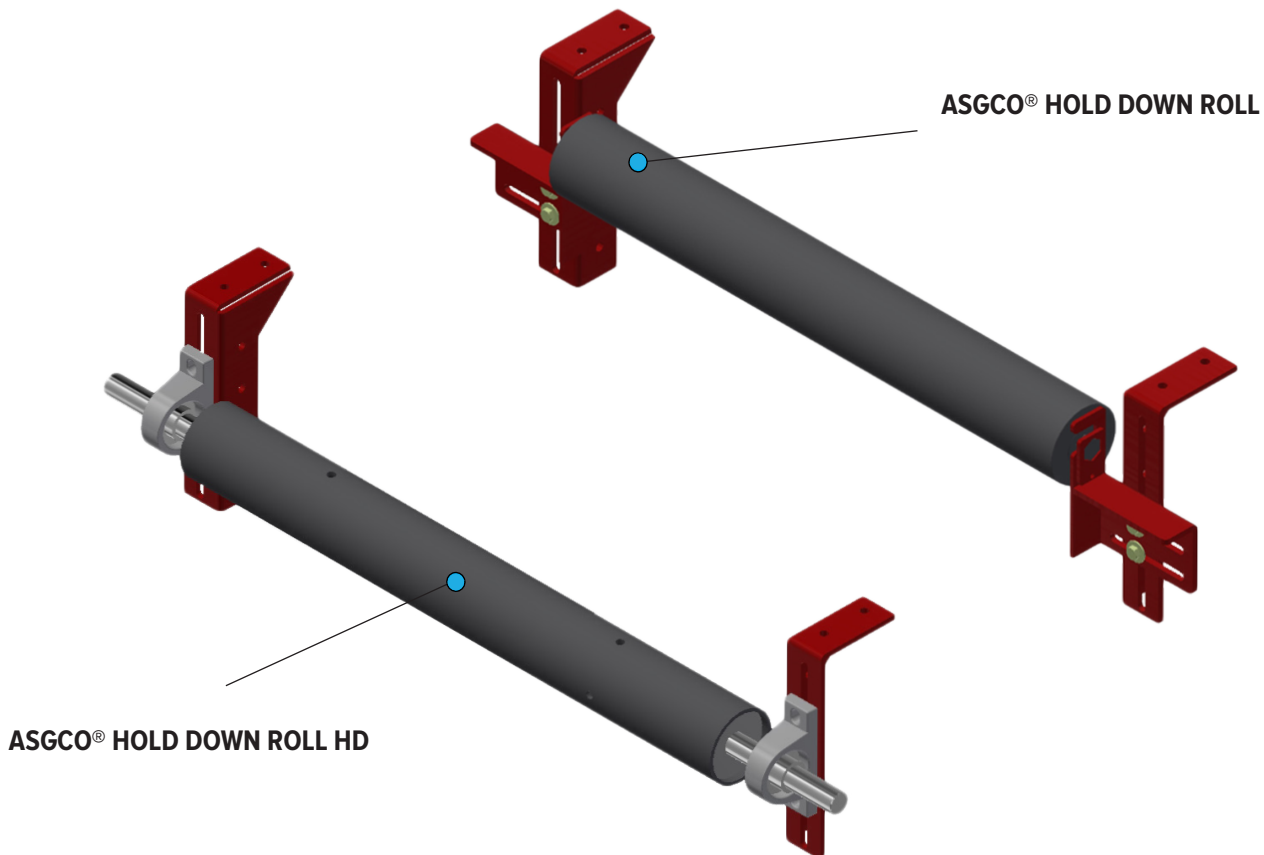

HOLD DOWN ROLL HOLD DOWN ROLL HD

Secondary Belt Cleaner

The **ASGCO® Hold Down Roll** and **Hold Down Roll HD** holds the belt flat so the belt cleaner can maximize its cleaning performance.

FEATURES AND BENEFITS

- **Designed to hold the belt flat and stable**, so cleaner blades can make optimal belt contact.
- **Heavy Duty Construction** with adjustable mounting brackets
- **Standard Duty Hold Down Roll** uses a CEMA C & D 5" roll
- **Heavy Duty Hold Down Roll** uses a live shaft with 1 1/2" shaft ends and a 5" diameter can with pillow block bearings.

PRODUCT SPECIFICATIONS

- **Maximum Belt Speed** – 1000 fpm (5 m/sec)
- **Pulley Diameter** – 16"-36" (400 – 900 mm)
- **Applications** – Coal Fired Power Plants, Hard Rock Mining, Steel Mills, Iron Ore, Aggregate and Mineral (Phosphate, Potash, Salt) Mining
- **CEMA Class C & D**